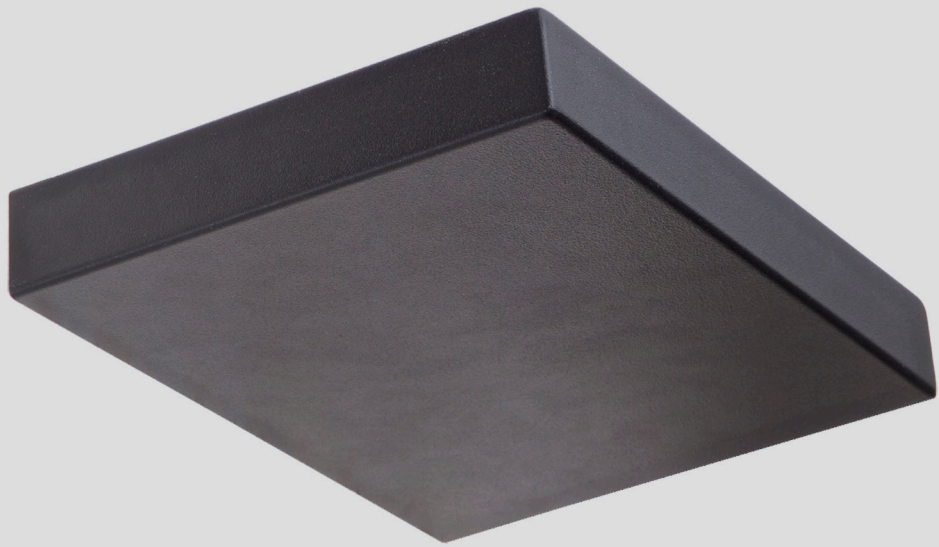

ODYSSEY

ODYSSEY

A minimal, rectangular, wall light. The Odyssey provides an upward spread of light that washes the wall and ceiling in a warm glow, lifting the space and creating an inviting atmosphere for both domestic and commercial indoor environments. Available in black and white. Custom colours available on request. Made in Australia.

TECHNICAL DETAILS

APPLICATION	Wall Washing (Indoor)
COLOURS	White, Black, Custom
MATERIALS	Galvanised Sheet Metal
WEIGHT	2.5kg
INPUT POWER	240V
POWER CONSUMPTION	19W
LUMEN OUTPUT	2000lm
CRI	>90
LUMEN MAINTENANCE	LM70
DIMMING	Leading Edge/Trailing Edge Dali Dim DC 1-10V DC Control Bluetooth