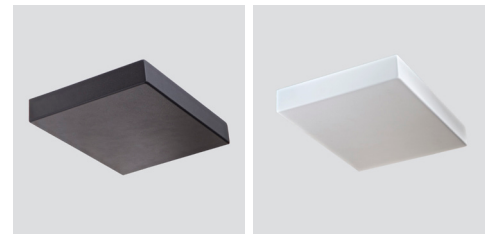

COLOUR

Black

White

ORDERING OPTIONS

Fitting	Colour	CCT	Dimming
OD	Black (2) White (3) Custom (5)	2700K (27K) 3000K (3K) 4000K (4K)	Leading/Trailing (TR) Dali Dim (DD) 1-10VDC (DC) Bluetooth (BT)

ORDER CODE

OD