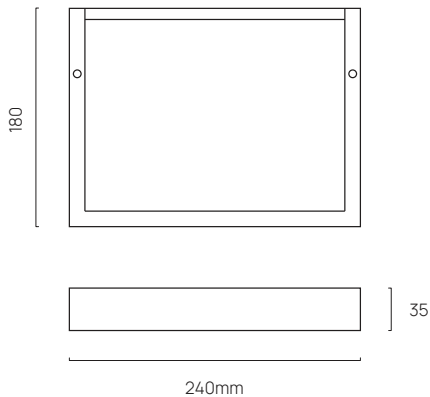

ODYSSEY

ODYSSEY

A minimal, rectangular, wall light. The Odyssey provides an upward spread of light that washes the wall and ceiling in a warm glow, lifting the space and creating an inviting atmosphere for both domestic and commercial indoor environments. Available in black and white. Custom colours available on request. Made in Australia.

TECHNICAL DETAILS

APPLICATION	Wall Washing (Indoor)
COLOURS	White, Black, Custom
MATERIALS	Galvanised Sheet Metal
WEIGHT	2.5kg
INPUT POWER	240V
POWER CONSUMPTION	19W
LUMEN OUTPUT	2000lm
CRI	>90
LUMEN MAINTENANCE	LM70
DIMMING	Leading Edge/Trailing Edge Dali Dim DC 1-10V DC Control Bluetooth

DIMENSIONS

COLOUR

Black

White

ORDERING OPTIONS

Fitting	Colour	CCT	Dimming
OD	Black (2) White (3) Custom (5)	2700K (27K) 3000K (3K) 4000K (4K)	Leading/Trailing (TR) Dali Dim (DD) 1-10VDC (DC) Bluetooth (BT)