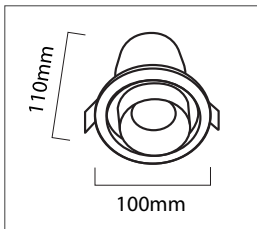

RETRACTABLE RECESSED SPOT

PRODUCT DETAILS

BODY COLOUR White, Black

MOUNTING Recessed

TECHNICAL DETAILS

LIGHT SOURCE COB LED

WATTAGE 12W, 25W, 2x12W, 2x25W

CRI >90

CCT 3000K, 4000K, 5000K

LUMENS	12W	25W
	815lm	1910lm

BEAM ANGLE 15°, 24°, 38°

IP IP20

DIMMING Dali, Leading/Trailing, 1-10V, Bluetooth

OPTIONAL Dim-to-Warm, Tunable White

RRS90-12W
Cutout: ø90mm