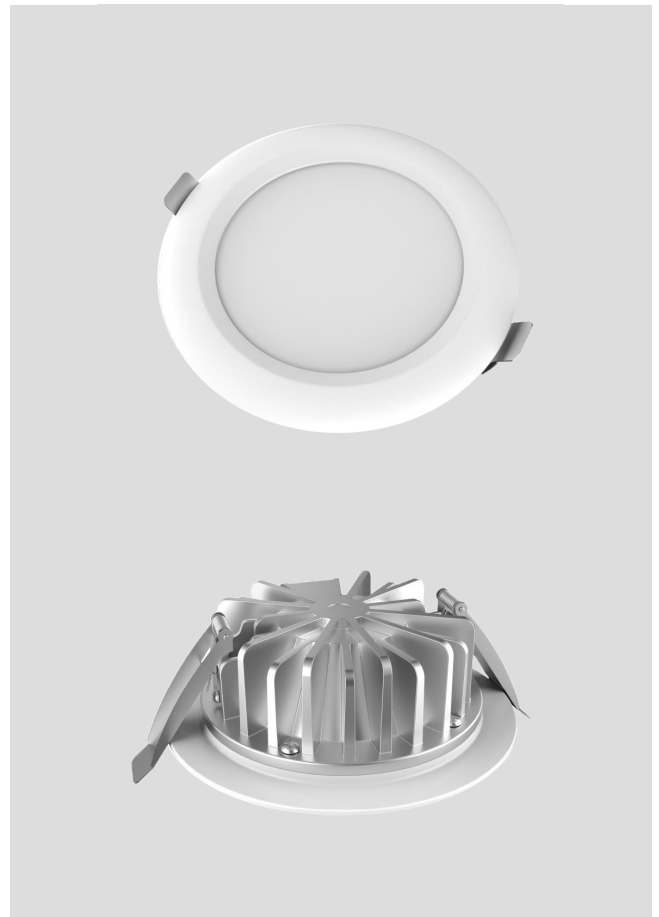

The COB Chip and reflector are deeply housed to reduce glare, while maintaining a compact size in this simple neat fitting.

PRODUCT DETAILS

APPLICATION	General Illumination
TRIM	White
MATERIALS	Aluminium Body
LED	COB LED

AIM ADJUSTABLE

Aim Adjustable is an adjustable, recessed downlight that suits a variety of applications from residential through to retail and hospitality. It is available in 3 wattages (20W, 28W and 38W), 4 beam widths (15°, 23°, 35° and 60°) and can be suitably dimmed via Dali, Leading/Trailing or 1-10V dimming.