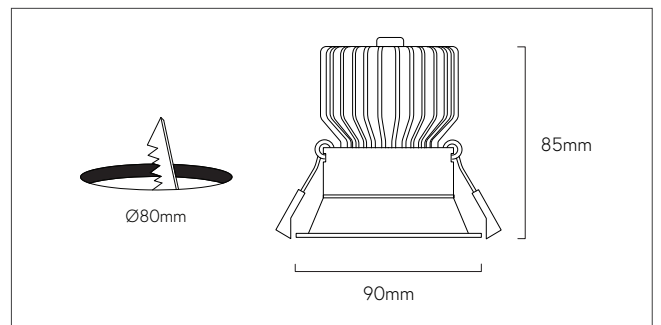

RESET 80

Reset 80 is an efficient, reliable downlight for general illumination purposes. The COB Chip and reflector are deeply housed to reduce glare, while maintaining a compact size in this simple neat fitting. The Reset 80 can also be used in projects with the Flow 80 downlight as they have the same sized housing and appearance.

PRODUCT DETAILS

APPLICATION	General Illumination
TRIM	White
MATERIALS	Aluminium Body
LED	COB LED

TECHNICAL DATA

INPUT POWER	240V
POWER	16W
CRI	>90
CCT	2700K, 3000K
LUMENS	70% at 33,000 hrs
CUT OUT	80mm
CHIP	Citizen LED
BEAM ANGLE	36°/55°
DIMMING	TR Leading/Trailing Edge Dali Bluetooth
WARRANTY	5 Year Limited Warranty

ORDERING OPTIONS

FITTING	HOUSING	COLOUR	BEAM	CCT	DIMMING
RE8	Fixed (F)	White (3)	Medium Beam 36° (MB) Wide Beam 55° (WB)	2700K (27K) 3000K (3K)	Leading/Trailing (TR) Dali Dimming (DD) Bluetooth (BT)

ORDER CODE

RE8