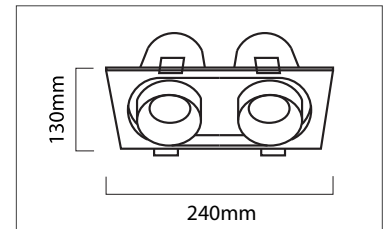

RRS120-50W
Cutout: ø230mm *110mm

ORDERING OPTIONS

FITTING	COLOUR	WATTAGE	BEAM	CCT	DIMMING
RRS	Black (2) White (3)	12 Watts (12W) 25 Watts (25W) 2x12 Watts (24W) 2x25 Watts (50W)	Extra Narrow Beam 15° (XNB) Narrow Beam 24° (NB) Medium Beam 38° (MB)	3000K (3K) 4000K (4K) 5000K (5K)	Leading/Trailing (TR) Dali Dimming (DD) 1-10V DC Control (DC) Bluetooth (BT) Dim-to-Warm (DW) Tunable White (TW)

ORDER CODE

RRS