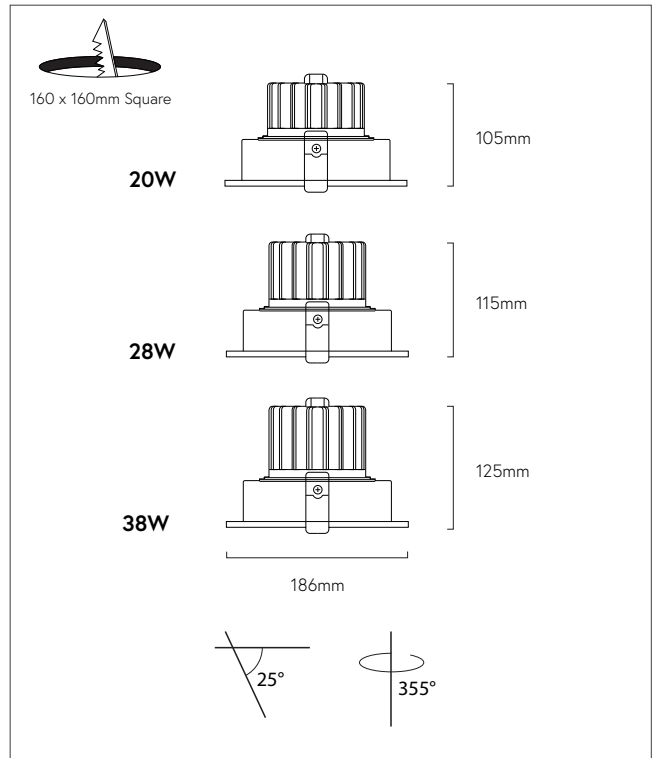

AIM SQUARE

Aim Square is a set back, adjustable recessed downlight that suits a variety of applications from residential through to retail and hospitality. It is available in 3 wattages (20W, 28W and 38W), 4 beam widths (15°, 23°, 35° and 60°) and can be suitably dimmed via Dali, Leading/Trailing or 1-10V dimming.

PRODUCT DETAILS

APPLICATION	General Illumination
TRIM	White, Black
MATERIALS	Aluminium Body
LED	COB LED

TECHNICAL DATA

INPUT POWER	240V			
POWER	20W, 28W or 38W			
CRI	>90			
CCT	3000K, 4000K			
LUMENS	Maintenance: 70% at 33,000 hrs			
LUMINOUS FLUX	20W	28W	38W	
	3000K	1950 lm	2500 lm	3250 lm
	4000K	1990 lm	2550 lm	3310 lm
IP	IP20			
CUT OUT	162mm			
BEAM ANGLE	15° / 23° / 35° / 60°			
DIMMING	Dali, Leading/Trailing, 1-10V, Bluetooth			
OPTIONAL	Dim-to-Warm, Tunable White			
WARRANTY	5 year limited warranty			

ORDERING OPTIONS

FITTING	WATTAGE	COLOUR	BEAM	CCT	DIMMING
AS	20 Watts (20W) 28 Watts (28W) 38 Watts (38W)	Black (2) White (3)	Extra Narrow Beam 15° (XNB) Narrow Beam 23° (NB) Medium Beam 35° (MB) Wide Beam 60° (WB)	3000K (3K) 4000K (4K)	Leading/Trailing (TR) Dali Dimming (DD) 1-10V DC Control (DC) Bluetooth (BT) Dim-to-Warm (DW) Tunable White (TW)

ORDER CODE

AS