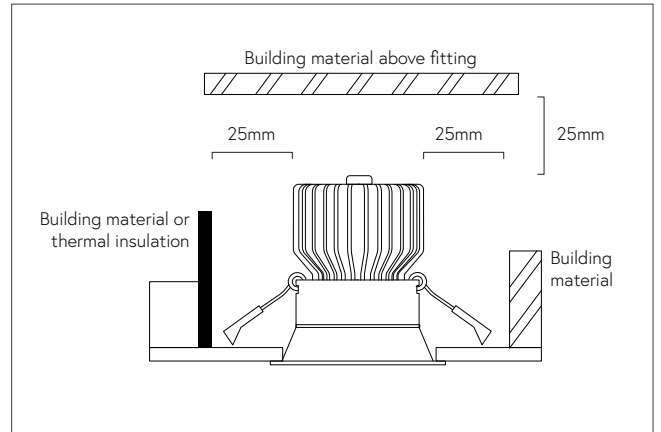

PRODUCT DETAILS

APPLICATION	General Illumination
TRIM	White
MATERIALS	Aluminium Body
LED	COB LED

TECHNICAL DATA

INPUT POWER	240V
POWER	16W
CRI	>90
CCT	1900K - 3000K
LUMENS	70% at 33,000 hrs
CUT OUT	90mm
CHIP	Citizen LED
BEAM ANGLE	36°/55°
TILT	25° (on adjustable model)
DIMMING	TR Leading/Trailing Edge Dali Bluetooth
WARRANTY	5 Year Limited Warranty