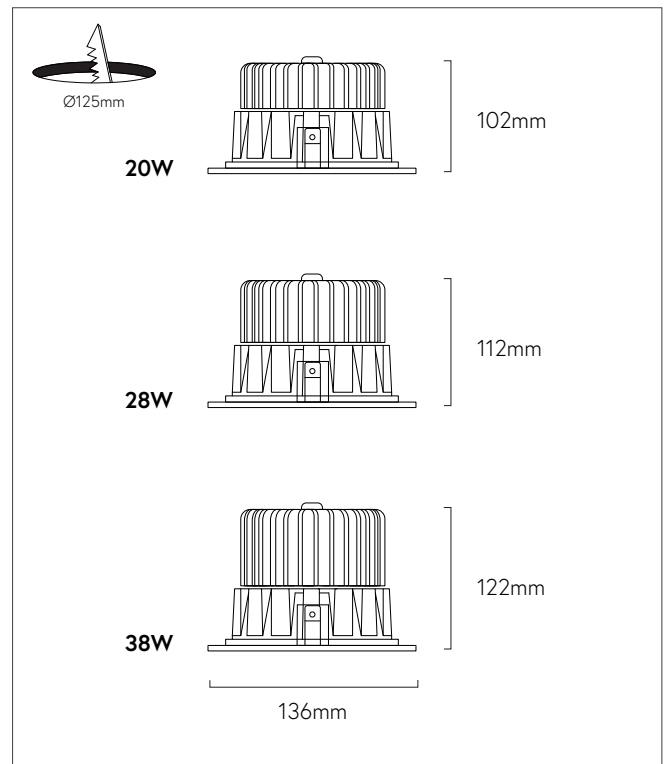

PRODUCT DETAILS

TRIM COLOUR	White, Black
BAFFLE COLOUR	White, Black, Silver, Specular, Gold
LED	COB LED

TECHNICAL DATA

MOUNTING	Recessed			
POWER	20W, 28W, 38W			
CRI	>90			
CCT	3000K, 4000K			
LUMENS	20W	28W	38W	
	3000K	1950lm	2500lm	3250lm
	4000K	1990lm	2550lm	3310lm
CUT OUT	125mm			
BEAM ANGLE	15° / 23° / 35° / 60°			
DIMMING	Dali, Leading/Trailing, 1-10V, Bluetooth			
OPTIONAL	Dim-to-Warm, Tunable White			
IP	IP20			