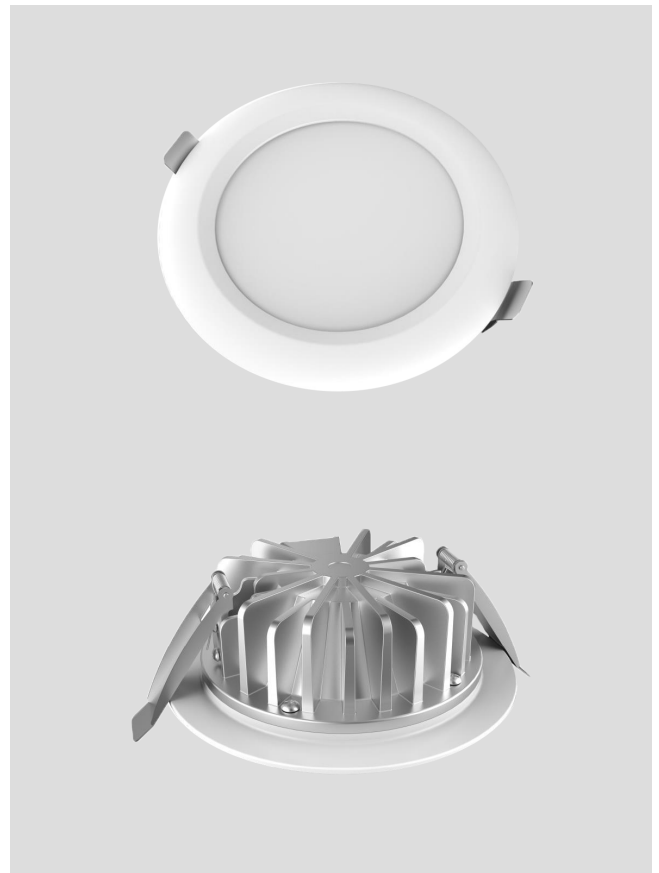

SHIFT

Shift is a 12W, slim profile downlight with a wide beam angle and a lumen output up to 1000 lumens (12W, 4000K). It is available in both warm and cool white colour temperatures and can be Leading/Trailing dimmed.

PRODUCT DETAILS

APPLICATION	General Illumination, Residential, Shopping Malls, Commercial Buildings
COLOURS	White
MATERIALS	Aluminium Body

TECHNICAL DATA

INPUT POWER	240V
POWER	12W
OUTPUT	850 - 950 lm
LUMENS	Maintenance: 70% at 33,000 hrs
CCT	3000K, 4000K, 6000K
CUT OUT	100mm
BEAM ANGLE	90 Degrees
CRI	80+
IP	44
DIMMING	Leading/Trailing Edge Dali

ORDERING OPTIONS

FITTING	CCT	DIMMING
SH	3000K (3K) 4000K (4K) 6000K (6K)	Leading/Trailing (TR) Dali Dimming (DD)

ORDER CODE

SH