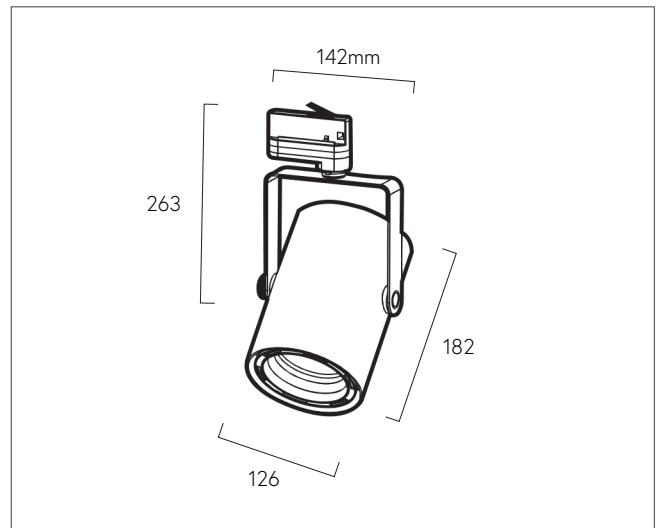

GAZE

The Gaze spotlight is an efficient, high output spotlight in a simple and neat design. Gaze has an output of 2650 lumens and is available in white, silver and black and three beam sizes.

PRODUCT DETAILS

APPLICATION	General Illumination, Retail, Hospitality
TRIM	White, Silver, Black
MATERIALS	Aluminium
WEIGHT	1.75kg

TECHNICAL DETAILS

INPUT POWER	240V, 1000mA	
POWER	40W	
CRI	>90	
LED	COB	
CCT	3000K, 4000K	
LUMENS	3000K	2650 lm
	4000K	
Maintenance: L70 at 50,000Hrs		
BEAM ANGLE	12°, 20°, 45°	
DIMMING	Dali Dimming Leading/Trailing	
WARRANTY	5 year limited warranty	

ORDERING OPTIONS

FITTING	BODY COLOUR	BEAM	CCT	DIMMING
GZ	Black (2) White (3) Silver (6)	Extra Narrow Beam 12° (XNB) Narrow Beam 20° (NB) Medium Beam 45° (MB)	3000K (3K) 4000K (4K)	Leading/Trailing (TR) Dali Dimming (DD)

ORDER CODE

GZ