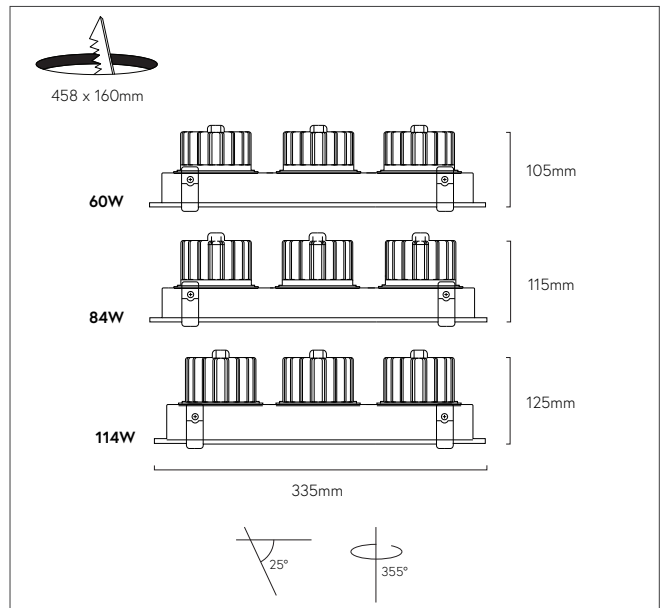

AIM TRIPLE

Aim Triple is a set back, adjustable triple recessed downlight that suits a variety of applications from residential through to retail and hospitality. It is available in 3 wattages (60W, 84W and 114W), 4 beam widths (15°, 23°, 35° and 60°) and can be suitably dimmed via Dali, Leading/Trailing or 1-10V dimming.

PRODUCT DETAILS

APPLICATION	General Illumination
TRIM	White, Black
MATERIALS	Aluminium Body
LED	COB LED

TECHNICAL DATA

INPUT POWER	240V			
POWER	60W, 84W, 114W			
CRI	>90			
CCT	3000K, 4000K			
LUMENS	Maintenance: 70% at 33,000 hrs			
LUMINOUS FLUX		60W	84W	114W
	3000K	5850 lm	7500 lm	9750 lm
	4000K	5970 lm	7650 lm	9930 lm
IP	IP20			
CUT OUT	458 x 160mm			
BEAM ANGLE	15° / 23° / 35° / 60°			
DIMMING	Dali, Leading/Trailing, 1-10V, Bluetooth			
OPTIONAL	Dim-to-Warm, Tunable White			
WARRANTY	5 year limited warranty			

ORDERING OPTIONS

FITTING	WATTAGE	COLOUR	BEAM	CCT	DIMMING
AT	60 Watts (60W) 84 Watts (84W) 114 Watts (114W)	Black (2) White (3)	Extra Narrow Beam 15° (XNB) Narrow Beam 23° (NB) Medium Beam 35° (MB) Wide Beam 60° (WB)	3000K (3K) 4000K (4K)	Leading/Trailing (TR) Dali Dimming (DD) 1-10V DC Control (DC) Bluetooth (BT) Dim-to-Warm (DW) Tunable White (TW)

ORDER CODE

AT