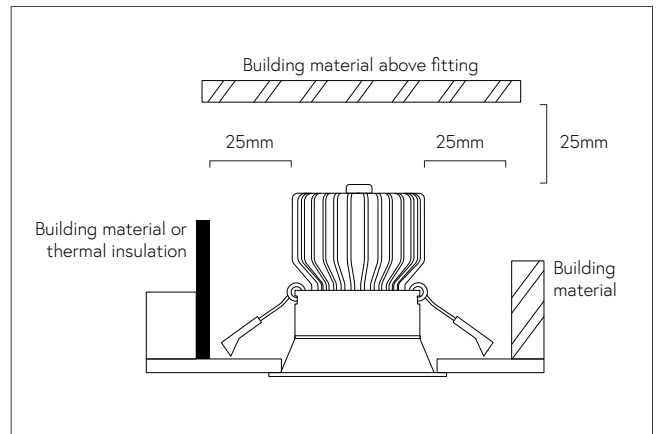

RESET 80

Reset 80 is an efficient, reliable downlight for general illumination purposes. The COB Chip and reflector are deeply housed to reduce glare, while maintaining a compact size in this simple neat fitting. The Reset 80 can also be used in projects with the Flow 80 downlight as they have the same sized housing and appearance.

PRODUCT DETAILS

APPLICATION	General Illumination
TRIM	White
MATERIALS	Aluminium Body
LED	COB LED

TECHNICAL DATA

INPUT POWER	240V
POWER	16W
CRI	>90
CCT	2700K, 3000K
LUMENS	70% at 33,000 hrs
CUT OUT	80mm
CHIP	Citizen LED
BEAM ANGLE	36°/55°
DIMMING	TR Leading/Trailing Edge Dali Bluetooth
WARRANTY	5 Year Limited Warranty

ORDERING OPTIONS

FITTING	HOUSING	COLOUR	BEAM	CCT	DIMMING
RE8	Fixed (F)	White (3)	Medium Beam 36° (MB) Wide Beam 55° (WB)	2700K (27K) 3000K (3K)	Leading/Trailing (TR) Dali Dimming (DD) Bluetooth (BT)

ORDER CODE

RE8