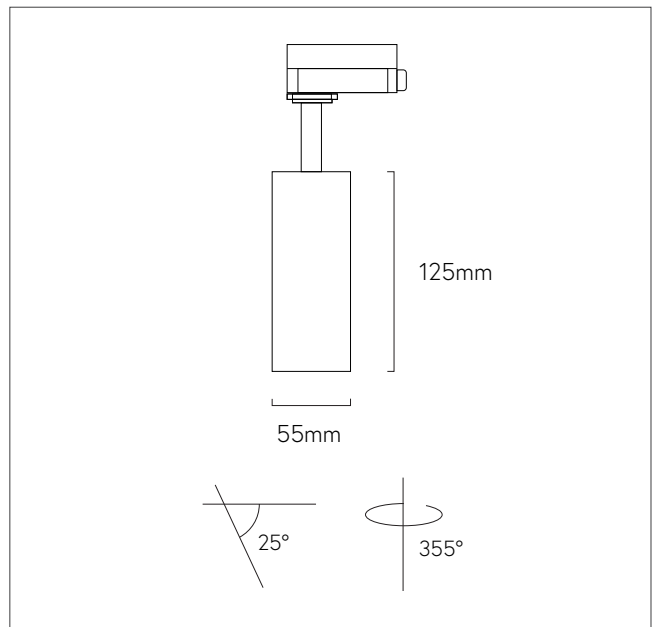

DECOR SPOTLIGHT

PRODUCT DETAILS

BODY COLOUR	White, Black, Gold, Chrome, Copper, etc.
MOUNTING	Track Mount (240V or 48V) Surface Mount or Pendant
ACCESSORIES	Honeycomb Filter, Optional Magnetic Optics
BESPOKE	Tube length up to 500mm is available
LIGHT SOURCE	COB LED

TECHNICAL DETAILS

POWER	9W, 13W		
CRI	>90		
CCT	3000K, 4000K		
LUMENS		9W	13W
	3000K	770 lm	1030 lm
	4000K	810 lm	1080 lm
BEAM ANGLE	24°, 36°, 55°		
IP	IP20		
DIMMING	Leading/Trailing, Dali		

ORDERING OPTIONS

FITTING	WATTAGE	COLOUR	BEAM	CCT	DIMMING
DE	9 Watts (9W) 13 Watts (13W)	Black (2) White (3) Gold (15) Copper (16) Chrome (17)	Narrow Beam 24° (NB) Medium Beam 36° (MB) Wide Beam 55° (WB)	3000K (3K) 4000K (4K)	Leading/Trailing (TR) Dali Dimming (DD)

ORDER CODE

DE