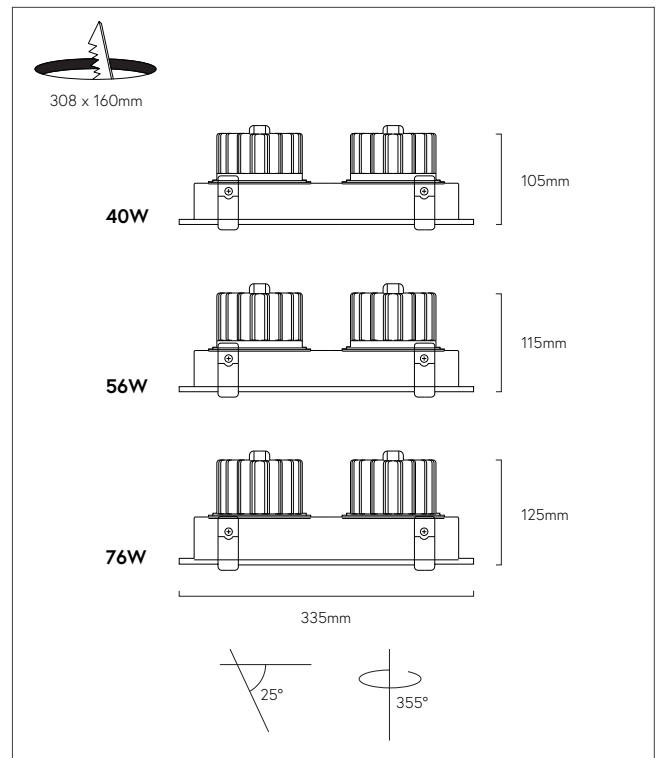

TECHNICAL DATA

INPUT POWER	240V			
POWER	40W, 56W, 76W			
CRI	>90			
CCT	3000K, 4000K			
LUMENS	Maintenance: 70% at 33,000 hrs			
LUMINOUS FLUX		40W	56W	76W
	3000K	3900 lm	5000 lm	6500 lm
	4000K	3980 lm	5100 lm	6620 lm
IP	IP20			
CUT OUT	308 x 160mm			
BEAM ANGLE	15° / 23° / 35° / 60°			
DIMMING	Dali, Leading/Trailing, 1-10V, Bluetooth			
OPTIONAL	Dim-to-Warm, Tunable White			
WARRANTY	5 year limited warranty