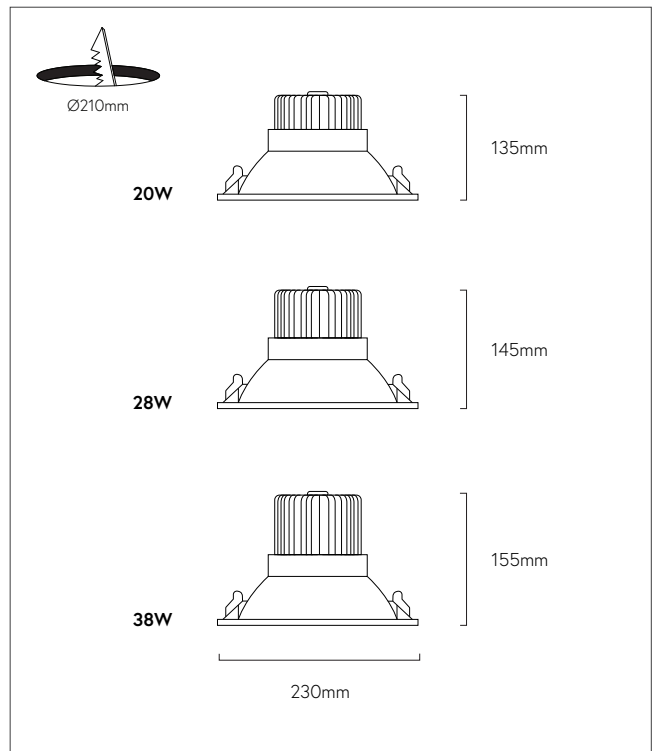

AIM L

Aim L is a versatile recessed downlight that suits a variety of applications from residential through to retail and hospitality. It is IP44 rated, available in 3 different wattages (20, 28 and 38W), 4 beam widths (15°, 23°, 35° and 60°) and can be suitably dimmed via Dali, Leading/Trailing or 1-10V dimming. The deep housing reduces glare and has a smooth, curved interior.

PRODUCT DETAILS

APPLICATION	General Illumination
TRIM	White, Black
MATERIALS	Aluminium Body
LED	COB LED

TECHNICAL DATA

INPUT POWER	240V			
POWER	20W, 28W or 38W			
CRI	>90			
CCT	3000K, 4000K			
LUMENS	Maintenance: 70% at 33,000 hrs			
LUMINOUS FLUX		20W	28W	38W
	3000K	1950 lm	2500 lm	3250 lm
	4000K	1990 lm	2550 lm	3310 lm
IP	IP44			
CUT OUT	210mm			
BEAM ANGLE	15° / 23° / 35° / 60°			
DIMMING	Dali, Leading/Trailing, 1-10V, Bluetooth			
OPTIONAL	Dim-to-Warm, Tunable White			
WARRANTY	5 year limited warranty			

ORDERING OPTIONS

FITTING	WATTAGE	COLOUR	BEAM	CCT	DIMMING
AL	20 Watts (20W) 28 Watts (28W) 38 Watts (38W)	Black (2) White (3)	Extra Narrow Beam 15° (XNB) Narrow Beam 23° (NB) Medium Beam 35° (MB) Wide Beam 60° (WB)	3000K (3K) 4000K (4K)	Leading/Trailing (TR) Dali Dimming (DD) 1-10V DC Control (DC) Bluetooth (BT) Dim-to-Warm (DW) Tunable White (TW)

ORDER CODE

AL