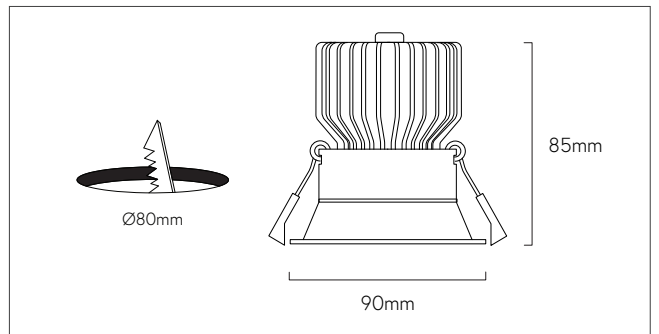

FLOW 80

Flow 80 Recessed downlights utilise warm dimming technology. As the downlight dims the colour temperature warms up from 3000K evenly down to 1800K, creating an atmosphere that is relaxed and intimate, perfect for hospitality applications.

The COB Chip and reflector are deeply housed to reduce glare, while maintaining a compact size in this simple neat fitting.

PRODUCT DETAILS

APPLICATION	General Illumination
TRIM	White
MATERIALS	Aluminium Body
LED	COB LED

TECHNICAL DATA

INPUT POWER	240V
POWER	16W
CRI	>90
CCT	1800K - 3000K
LUMENS	70% at 33,000 hrs
CUT OUT	80mm
CHIP	COB LED
BEAM ANGLE	36°, 55°
DIMMING	Leading/Trailing Edge Dali Bluetooth
OPTIONAL	Dim-to-Warm, Tunable White
WARRANTY	5 Year Limited Warranty

ORDERING OPTIONS

FITTING	HOUSING	COLOUR	BEAM	CCT	DIMMING
FL8	Fixed (F)	White (3)	Medium Beam 36° (MB) Wide Beam 55° (WB)	1800K (18K) 2700K (27K) 3000K (3K)	Leading/Trailing (TR) Dali Dimming (DD) Bluetooth (BT) Dim-to-Warm (DW) Tunable White (TW)

ORDER CODE

FL8