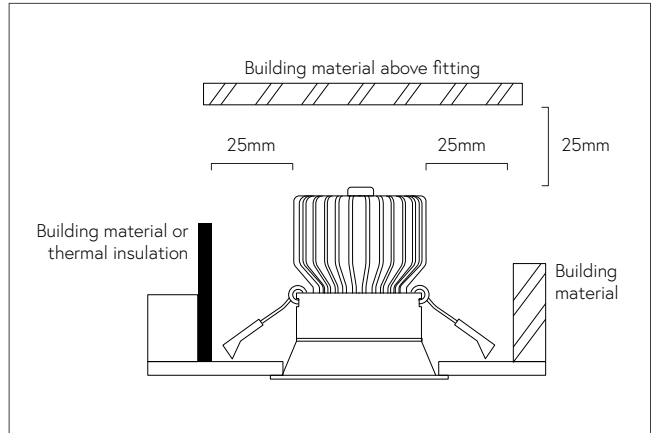

FLOW 80

Flow 80 Recessed downlights utilise warm dimming technology. As the downlight dims the colour temperature warms up from 3000K evenly down to 1800K, creating an atmosphere that is relaxed and intimate, perfect for hospitality applications.

The COB Chip and reflector are deeply housed to reduce glare, while maintaining a compact size in this simple neat fitting.

PRODUCT DETAILS

APPLICATION	General Illumination
TRIM	White
MATERIALS	Aluminium Body
LED	COB LED

TECHNICAL DATA

INPUT POWER	240V
POWER	16W
CRI	>90
CCT	1800K - 3000K
LUMENS	70% at 33,000 hrs
CUT OUT	80mm
CHIP	COB LED
BEAM ANGLE	36°, 55°
DIMMING	Leading/Trailing Edge Dali Bluetooth
OPTIONAL	Dim-to-Warm, Tunable White
WARRANTY	5 Year Limited Warranty

ORDERING OPTIONS

FITTING	HOUSING	COLOUR	BEAM	CCT	DIMMING
FL8	Fixed (F)	White (3)	Medium Beam 36° (MB) Wide Beam 55° (WB)	1800K (18K) 2700K (27K) 3000K (3K)	Leading/Trailing (TR) Dali Dimming (DD) Bluetooth (BT) Dim-to-Warm (DW) Tunable White (TW)

ORDER CODE

FL8