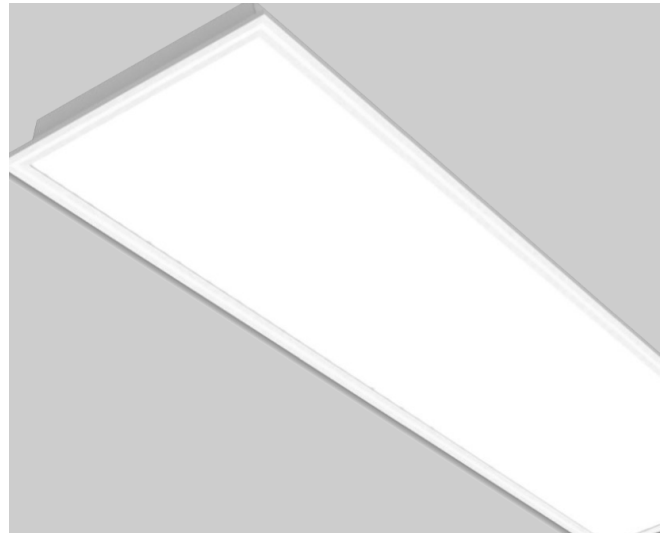

T-RIDER

T-Rider is a 45W LED Panel suitable for T-Bar Troffer Ceilings. It has a 3500 lumen output and is an efficient panel for use in office environments.

PRODUCT DETAILS

APPLICATION T-bar Troffer Ceilings

TRIM White

TECHNICAL DETAILS

POWER 45W

CCT 4000K

LUMENS 3500 Lumens

DIMMING Non-Dim

DIMENSIONS 1195mm Length
297mm Wide
54mm High

ORDERING OPTIONS

FITTING	COLOUR	CCT	DIMMING
TR	White (3)	4000K (4K)	Non-Dimming (ND)

ORDER CODE

TR	3	4K	ND