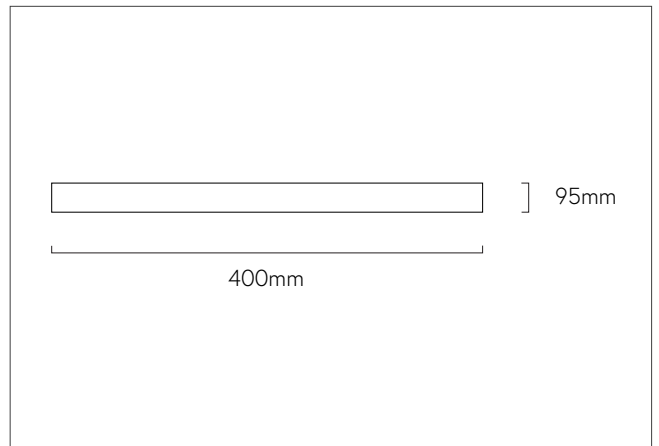

ANILLO

Ring shaped LED pendant. Indirect and direct lighting of spaces can be achieved with this functional and minimal design. Available in different sizes and wattages.

PRODUCT DETAILS

APPLICATION	General Illumination
TRIM	White, Black, Custom
MATERIALS	Aluminium, PC Cover

TECHNICAL DETAILS

INPUT POWER	83W
CCT	4200K
LUMENS	8134 Lumens
DIMMING	Non-Dim
DIMENSIONS	1000mm Dia, 95mm Height

ORDERING OPTIONS

FITTING	COLOUR	CCT	DIMMING
AN83	Black (2) White (3) Custom (5)	4200K (42K)	Non-Dimming (ND)

ORDER CODE

AN83