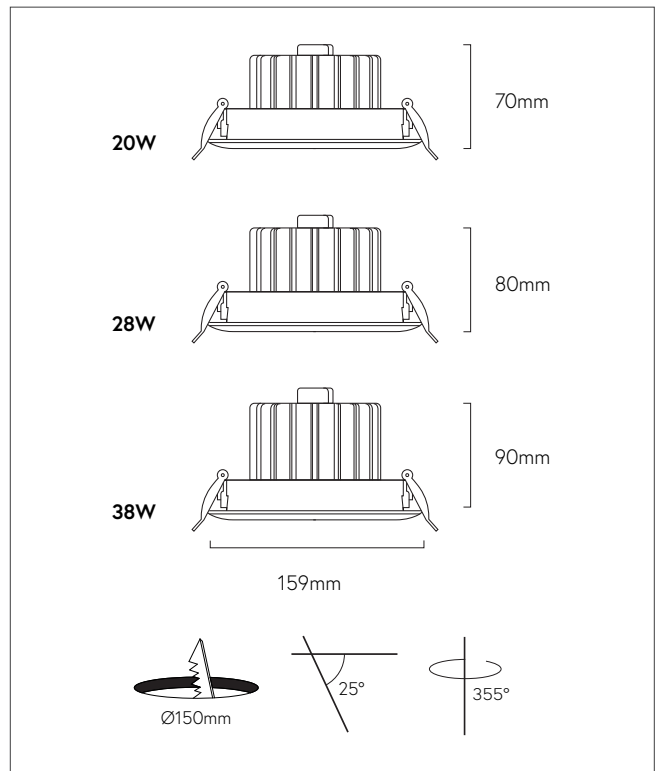

AIM ADJUSTABLE

Aim Adjustable is an adjustable, recessed downlight that suits a variety of applications from residential through to retail and hospitality. It is available in 3 wattages (20W, 28W and 38W), 4 beam widths (15°, 23°, 35° and 60°) and can be suitably dimmed via Dali, Leading/Trailing or 1-10V dimming.

PRODUCT DETAILS

APPLICATION	General Illumination
TRIM	White, Black
MATERIALS	Aluminium Body
LED	COB LED

TECHNICAL DATA

INPUT POWER	240V			
POWER	20W, 28W or 38W			
CRI	>90			
CCT	3000K, 4000K			
LUMENS	Maintenance: 70% at 33,000 hrs			
LUMINOUS FLUX	20W	28W	38W	
	3000K	1950 lm	2500 lm	3250 lm
	4000K	1990 lm	2550 lm	3310 lm
IP	IP20			
CUT OUT	150mm			
BEAM ANGLE	15° / 23° / 35° / 60°			
DIMMING	Dali, Leading/Trailing, 1-10V, Bluetooth			
OPTIONAL	Dim-to-Warm, Tunable White			
WARRANTY	5 year limited warranty			

ORDERING OPTIONS

FITTING	WATTAGE	COLOUR	BEAM	CCT	DIMMING
AA	20 Watts (20W) 28 Watts (28W) 38 Watts (38W)	Black (2) White (3)	Extra Narrow Beam 15° (XNB) Narrow Beam 23° (NB) Medium Beam 35° (MB) Wide Beam 60° (WB)	3000K (3K) 4000K (4K)	Leading/Trailing (TR) Dali Dimming (DD) 1-10V DC Control (DC) Bluetooth (BT) Dim-to-Warm (DW) Tunable White (TW)

ORDER CODE

AA