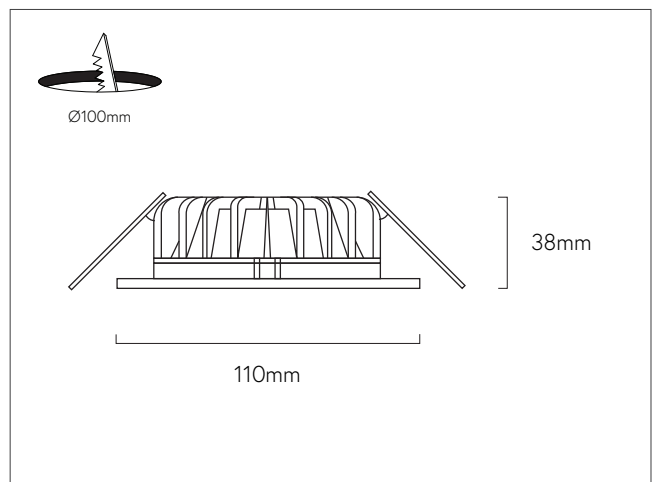

SHIFT

Shift is a 12W, slim profile downlight with a wide beam angle and a lumen output up to 1000 lumens (12W, 4000K). It is available in both warm and cool white colour temperatures and can be Leading/Trailing dimmed.

PRODUCT DETAILS

APPLICATION	General Illumination, Residential, Shopping Malls, Commercial Buildings
COLOURS	White
MATERIALS	Aluminium Body

TECHNICAL DATA

INPUT POWER	240V
POWER	12W
OUTPUT	850 - 950 lm
LUMENS	Maintenance: 70% at 33,000 hrs
CCT	3000K, 4000K, 6000K
CUT OUT	100mm
BEAM ANGLE	90 Degrees
CRI	80+
IP	44
DIMMING	Leading/Trailing Edge Dali

ORDERING OPTIONS

FITTING	CCT	DIMMING
SH	3000K (3K) 4000K (4K) 6000K (6K)	Leading/Trailing (TR) Dali Dimming (DD)

ORDER CODE

SH