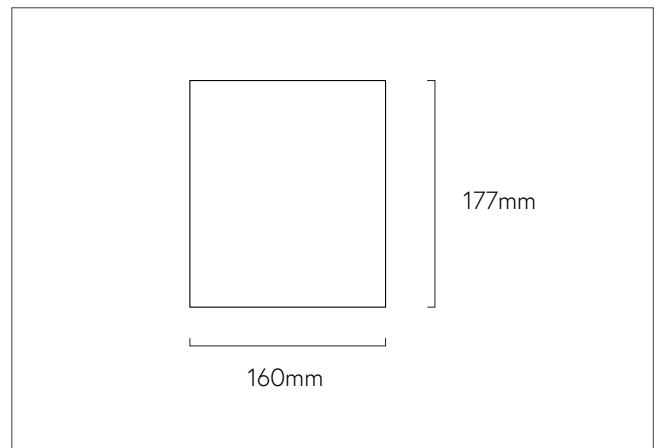

CENTRE

PRODUCT DETAILS

BODY COLOUR	White, Black	
MOUNTING	Surface Mount	Suspended

TECHNICAL DETAILS

LIGHT SOURCE	COB LED				
POWER	15W, 20W, 28W, 36W				
CRI	>90				
CCT	3000K, 4000K				
LUMENS		15W	20W	28W	36W
	3000K	1100lm	1950lm	2500lm	3140lm
	4000K	1130lm	1990lm	2550lm	3200lm
BEAM ANGLE	15°, 23°, 35°, 60°				
IP	IP20 (Optional IP54)				
DIMMING	Dali, Leading/Trailing, 1-10V, Bluetooth				
OPTIONAL	Dim-to-Warm, Tunable White Adapted with 111mm Light Engine				
LIFETIME	50,000hrs (L70)				

ORDERING OPTIONS

FITTING	COLOUR	WATTAGE	BEAM	CCT	DIMMING
CE	Black (2) White (3)	15 Watts (15W) 20 Watts (20W) 28 Watts (28W) 36 Watts (36W)	Extra Narrow Beam 15° (XNB) Narrow Beam 23° (NB) Medium Beam 35° (MB) Wide Beam 60° (WB)	3000K (3K) 4000K (4K)	Leading/Trailing (TR) Dali Dimming (DD) 1-10V DC Control (DC) Bluetooth (BT) Dim-to-Warm (DW) Tunable White (TW)

ORDER CODE

CE