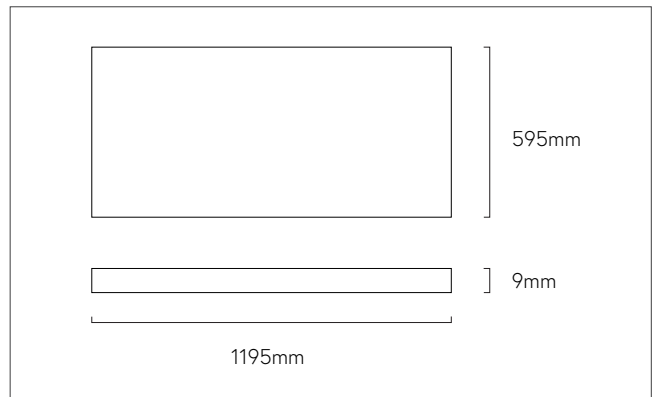

P1264

P1264 is a 40W LED panel suitable for office applications, and general illumination in other commercial applications. Available in white or silver and able to dimmed by Leading/Trailing dimming.

PRODUCT DETAILS

APPLICATION General Illumination, Offices

COLOURS White, Silver

TECHNICAL DATA

POWER 40W

LUMEN OUTPUT 4000K - 4000 lm

CCT 3000K, 4000K, 5000K, 6000K

CRI >80

IP 40

DIMMING Leading/Trailing Dimming

ORDERING OPTIONS

FITTING	COLOUR	CCT	DIMMING
P1264	White (3) Silver (4)	3000K (3K) 4000K (4K) 5000K (5K) 6000K (6K)	Leading/Trailing (TR)

ORDER CODE

P1264