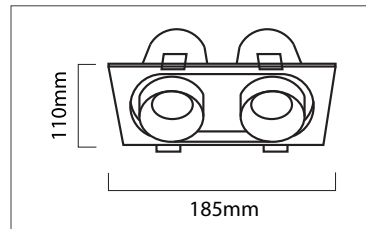

RRS90-24W
Cutout: ø175 *90mm