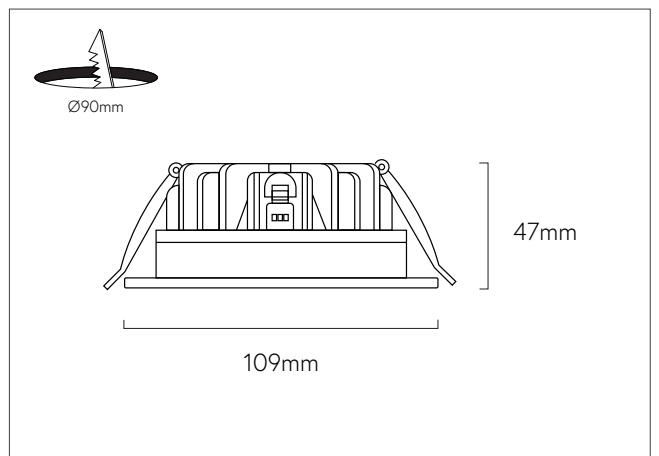

PRODUCT DETAILS

APPLICATION	General Illumination, Residential, Shopping Malls, Commercial Buildings
COLOURS	White
MATERIALS	Aluminium Body

TECHNICAL DATA

INPUT POWER	240V
POWER	12W
OUTPUT	850 - 950 lm
LUMENS	Maintenance: 70% at 33,000 hrs
CCT	3000K, 4000K, 6000K
CUT OUT	90mm
BEAM ANGLE	90 Degrees
CRI	80+
IP	44
DIMMING	Leading/Trailing Edge