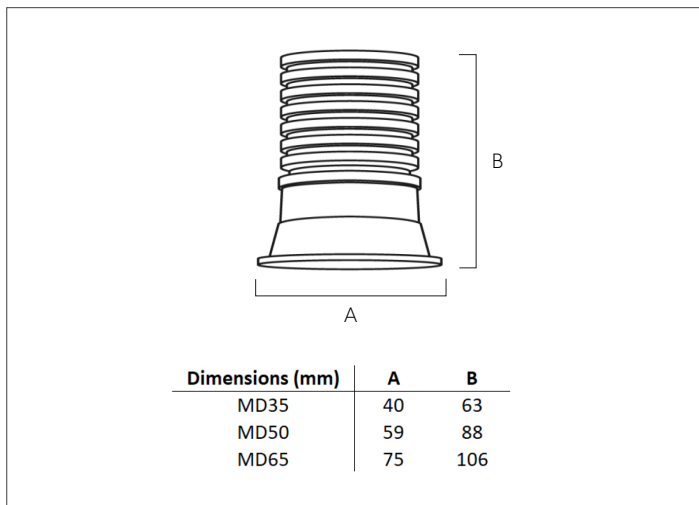

MINI DEEP DOWNLIGHT

PRODUCT DETAILS

BODY COLOUR White, Black

TECHNICAL DETAILS

LIGHT SOURCE COB LED

POWER 5W, 8W, 12W

CRI >80 (Optional >90)

CCT 3000K

LUMENS	5W	8W	12W
	>300 lm	>480 lm	>720 lm

BEAM ANGLE 15°, 24°

IP IP20

DIMMING Dali, Leading/Trailing, Bluetooth

LIFETIME 50,000hrs (L70)

ORDERING OPTIONS

FITTING	WATTAGE	COLOUR	BEAM	CCT	DIMMING
MD35	5 Watts (5W)	Black (2)	Extra Narrow Beam 15° (XNB)	3000K (3K)	Leading/Trailing (TR) Dali Dimming (DD) Bluetooth (BT)
MD50	8 Watts (8W)	White (3)	Narrow Beam 24° (NB)		
MD65	12 Watts (12W)				

ORDER CODE

MD35