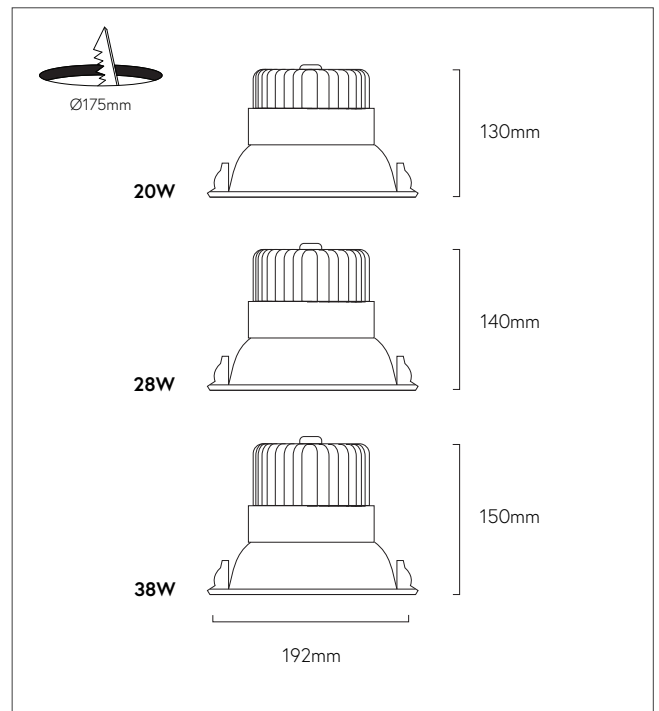

AIM

Aim is a versatile recessed downlight that suits a variety of applications from residential through to retail and hospitality. It is IP44 rated, available in 3 different wattages (20, 28, and 38W), 4 beam widths (15°, 23°, 35° and 60°) and can be suitably dimmed via Dali, Leading/Trailing or 1-10V dimming. The deep housing reduces glare and has a smooth, curved interior.

PRODUCT DETAILS

APPLICATION	General Illumination
TRIM	White, Black
MATERIALS	Aluminium Body
LED	COB LED

TECHNICAL DATA

INPUT POWER	240V			
POWER	20W, 28W or 38W			
CRI	>90			
CCT	3000K, 4000K			
LUMENS	Maintenance: 70% at 33,000 hrs			
LUMINOUS FLUX		20W	28W	38W
	3000K	1950 lm	2500 lm	3250 lm
	4000K	1990 lm	2550 lm	3310 lm
IP	IP44			
CUT OUT	175mm			
BEAM ANGLE	15° / 23° / 35° / 60°			
DIMMING	Dali, Leading/Trailing, 1-10V, Bluetooth			
OPTIONAL	Dim-to-Warm, Tunable White			
WARRANTY	5 year limited warranty			

ORDERING OPTIONS

FITTING	WATTAGE	COLOUR	BEAM	CCT	DIMMING
A	20 Watts (20W) 28 Watts (28W) 38 Watts (38W)	Black (2) White (3)	Extra Narrow Beam 15° (XNB) Narrow Beam 23° (NB) Medium Beam 35° (MB) Wide Beam 60° (WB)	3000K (3K) 4000K (4K)	Leading/Trailing (TR) Dali Dimming (DD) 1-10V DC Control (DC) Bluetooth (BT) Dim-to-Warm (DW) Tunable White (TW)

ORDER CODE

A