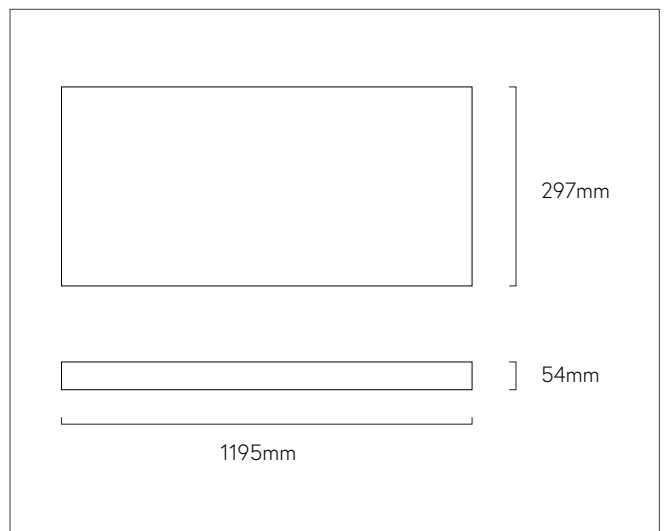

T-RIDER

T-Rider is a 45W LED Panel suitable for T-Bar Troffer Ceilings. It has a 3500 lumen output and is an efficient panel for use in office environments.

PRODUCT DETAILS

APPLICATION T-bar Troffer Ceilings

TRIM White

TECHNICAL DETAILS

POWER 45W

CCT 4000K

LUMENS 3500 Lumens

DIMMING Non-Dim

DIMENSIONS 1195mm Length
297mm Wide
54mm High

ORDERING OPTIONS

FITTING	COLOUR	CCT	DIMMING
TR	White (3)	4000K (4K)	Non-Dimming (ND)

ORDER CODE

TR	3	4K	ND