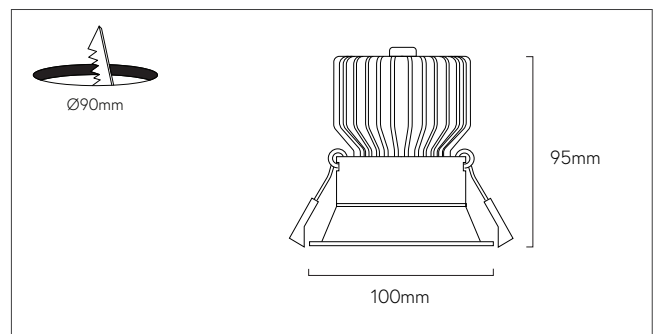

PRODUCT DETAILS

APPLICATION	General Illumination
TRIM	White
MATERIALS	Aluminium Body
LED	COB LED

TECHNICAL DATA

INPUT POWER	240V
POWER	16W
CRI	>90
CCT	1900K - 3000K
LUMENS	70% at 33,000 hrs
CUT OUT	90mm
CHIP	Citizen LED
BEAM ANGLE	36°/55°
TILT	25° (on adjustable model)
DIMMING	TR Leading/Trailing Edge Dali Bluetooth
WARRANTY	5 Year Limited Warranty