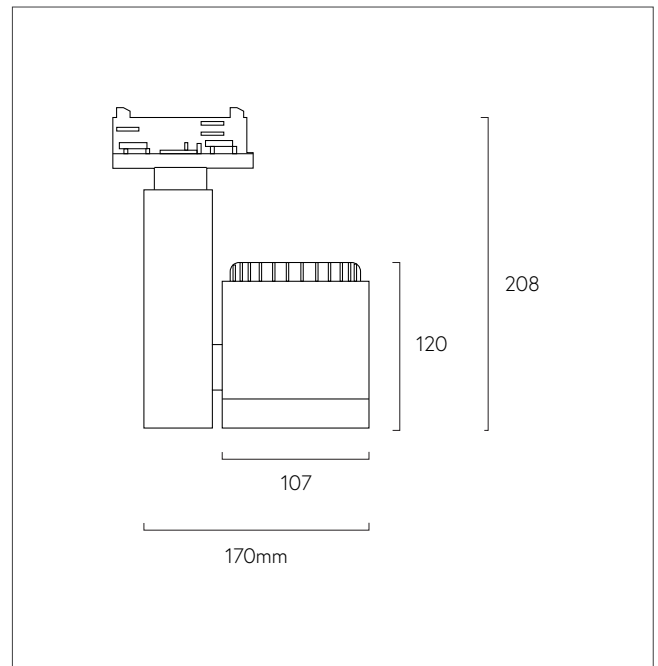

VIBE

Vibe 13/24/38/55 is a track spotlight designed for retail, hospitality and other commercial environments. The fitting has a high Colour Rendering Index and can be customised with a choice of 4 different beam angles.

PRODUCT DETAILS

APPLICATION	General Illumination, Retail, Hospitality
TRIM	White, Silver, Black
MATERIALS	Aluminium
WEIGHT	1.45kg

TECHNICAL DETAILS

INPUT POWER	240V, .185A	
LED	COB	
POWER	38W	
CRI	>90	
CCT	3000K, 4000K	
LUMENS	3000K	3250 lm
	4000K	3310 lm
BEAM ANGLE	13°, 24°, 38°, 55°	
DIMMING	Leading/Trailing Dimming Dali Dimming 1-10V DC Control Bluetooth	
OPTIONAL	Dim-to-Warm, Tunable White	
WARRANTY	5 year limited warranty	

ORDERING OPTIONS

FITTING	BODY COLOUR	BEAM	CCT	DIMMING
VI	Black (2) White (3) Silver (6)	Extra Narrow Beam 13° (XNB) Narrow Beam 24° (NB) Medium Beam 38° (MB) Wide Beam 55° (WB)	3000K (3K) 4000K (4K)	Leading/Trailing (TR) Dali Dimming (DD) 1-10V DC Control (DC) Bluetooth (BT) Dim-to-Warm (DW) Tunable White (TW)

ORDER CODE

VI