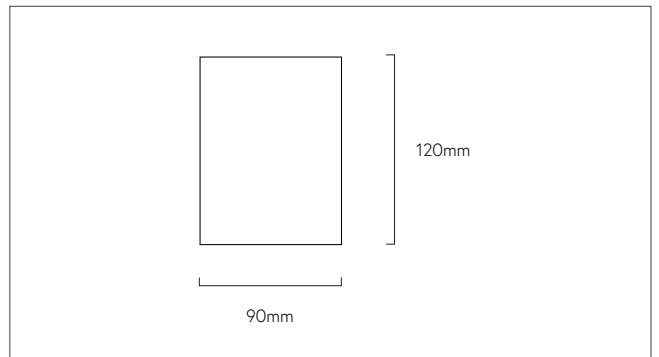

TECHNICAL DETAILS

POWER	15W	
CRI	>90	
CCT	3000K, 4000K	
LUMENS	3000K	1100 lm
	4000K	1130 lm
BEAM ANGLE	15°, 24°, 35°, 55°	
IP	IP20	
DIMMING	Leading/Trailing Dimming	

ORDERING OPTIONS

FITTING	BODY COLOUR	BAFFLE COLOUR	BEAM	CCT	DIMMING
LF	Black (2) White (3)	Black (2B) White (3B) Gold (4B)	Extra Narrow Beam 15° (XNB) Narrow Beam 24° (NB) Medium Beam 35° (MB) Wide Beam 55° (WB)	3000K (3K) 4000K (4K)	Leading/Trailing (TR)