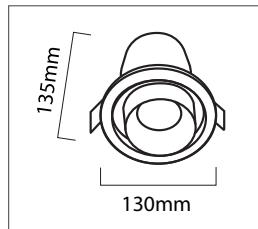

RRS120-25W
Cutout: ø120mm