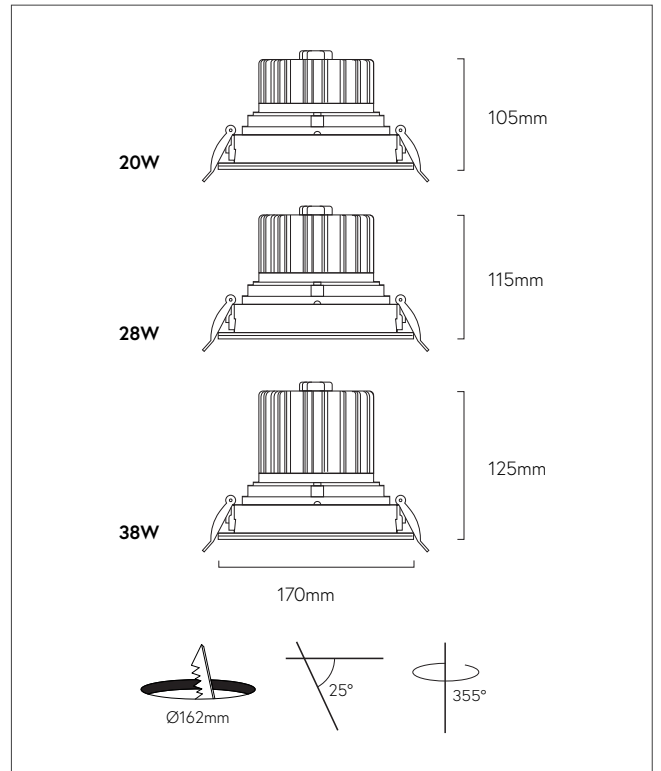

AIM BAFFLE

Aim Baffle is a set back, adjustable recessed downlight that suits a variety of applications from residential through to retail and hospitality. It is available in 3 wattages (20W, 28W and 38W), 4 beam widths (15°, 23°, 35° and 60°) and can be suitably dimmed via Dali, Leading/Trailing or 1-10V dimming.

PRODUCT DETAILS

APPLICATION	General Illumination
TRIM	White, Black
MATERIALS	Aluminium Body
LED	COB LED

TECHNICAL DATA

INPUT POWER	240V			
POWER	20W, 28W or 38W			
CRI	>90			
CCT	3000K, 4000K			
LUMENS	Maintenance: 70% at 33,000 hrs			
LUMINOUS FLUX	20W	28W	38W	
	3000K	1950 lm	2500 lm	3250 lm
	4000K	1990 lm	2550 lm	3310 lm
IP	IP20			
CUT OUT	162mm			
BEAM ANGLE	15° / 23° / 35° / 60°			
DIMMING	Dali, Leading/Trailing, 1-10V, Bluetooth			
OPTIONAL	Dim-to-Warm, Tunable White			
WARRANTY	5 year limited warranty			

ORDERING OPTIONS

FITTING	WATTAGE	COLOUR	BEAM	CCT	DIMMING
AB	20 Watts (20W) 28 Watts (28W) 38 Watts (38W)	Black (2) White (3)	Extra Narrow Beam 15° (XNB) Narrow Beam 23° (NB) Medium Beam 35° (MB) Wide Beam 60° (WB)	3000K (3K) 4000K (4K)	Leading/Trailing (TR) Dali Dimming (DD) 1-10V DC Control (DC) Bluetooth (BT) Dim-to-Warm (DW) Tunable White (TW)

ORDER CODE

AB