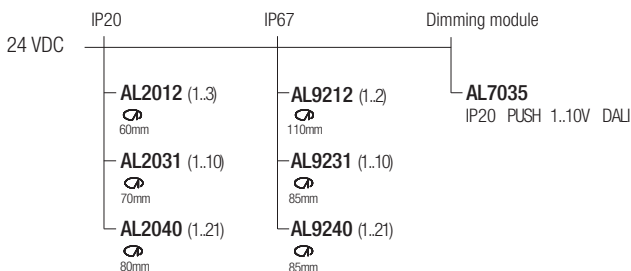

Note: dimming module AL7035 to be used in combination with a 24VDC power supply