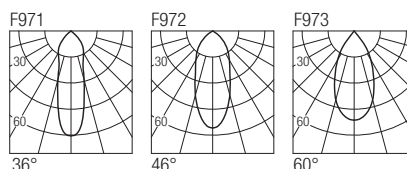

Supply current
24VDC

Power
7W

Parallel wiring

Dimensions

Photometric diagrams

CCT/CRI/Flux

	CRI85	CRI93
2700K	630lm	590lm
3000K	700lm	650lm
4000K	730lm	670lm

Code construction