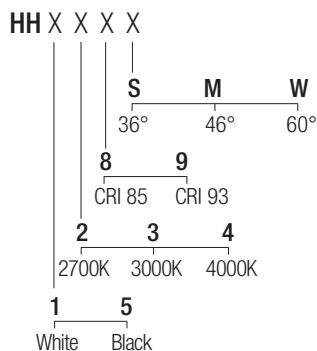

Supply current
24VDC

Power
7W

Parallel wiring

Dimensions

Photometric diagrams

CCT/CRI/Flux

	CRI85	CRI93
2700K	630lm	590lm
3000K	700lm	650lm
4000K	730lm	670lm

Code construction