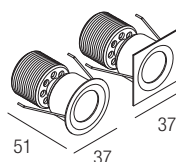

IP44 made in Italy

Supply current

500mA (V, 9V)

Power

6W

Series wiring

Dimensions

Photometric diagrams