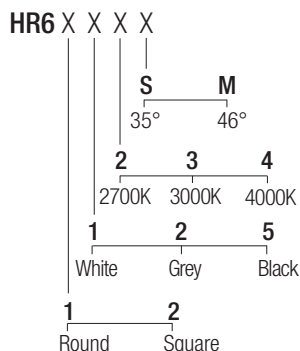

IP44 made in Italy

Supply current

500mA (V, 9V)

Power

6W

Series wiring

Dimensions

Photometric diagrams

CCT/CRI/Flux

| CCT | CRI | Flux (lm) |
|-------|-------|-----------|
| 2700K | CRI98 | 540 |
| 3000K | | 600 |
| 4000K | | 620 |

Code construction

Optionals

SC1001

Milky screen

Note: the screen must be ordered together with the lighting fixture