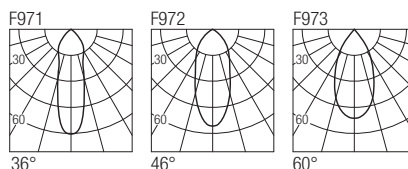

IP44 made in Italy

Supply current

250mA (V_i 37V)

Power

10W

Dimensions

Photometric diagrams

CCT/CRI/Flux