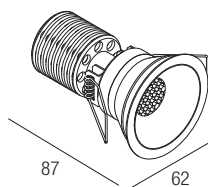

IP44 made in Italy

Supply current

250mA (V_i 37V)

Power

10W

Dimensions

Photometric diagrams

CCT/CRI/Flux