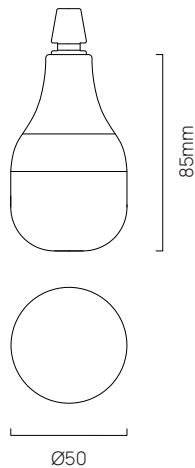

lightworks.

ACORN

ACORN

A decorative suspended droplet pendant.
The bubble glass creates a myriad of cosmic beams and effects.

TECHNICAL DETAILS

APPLICATION	Interior decor. Can be supplied as an exterior decorative fitting.
COLOURS	White, Black, Chrome, Gold
MATERIALS	Aluminum, Acrylic
FINISH	Bubble Acrylic
INPUT POWER	12V DC
POWER CONSUMPTION	0.5W or 1W
LUMEN OUTPUT	100 lm
CRI	85
COLOUR TEMPERATURE	3000K
IP	IP65
LUMEN MAINTENANCE	LM70
DIMMING	No

DIMENSIONS

ORDERING OPTIONS

Fitting	Base Colour	Wattage
AP	Black (2) White (3) Chrome (7) Gold (16)	0.5 Watts (0.5W) 1 Watts (1W)

ORDER CODE

AP		
----	--	--